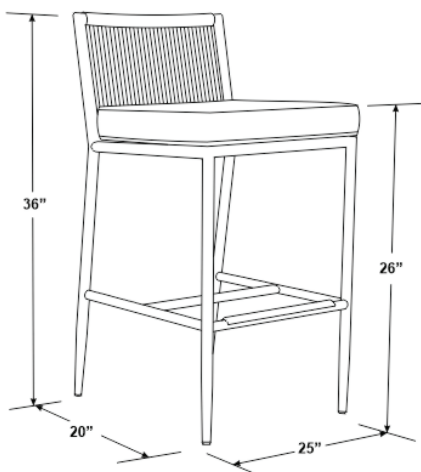

PIETRA COUNTER STOOL

SKU 4601-7C

SPECS

Width: 25"

Depth: 20"

Height: 36"

Seat Height: 26"

Weight: 13 lbs